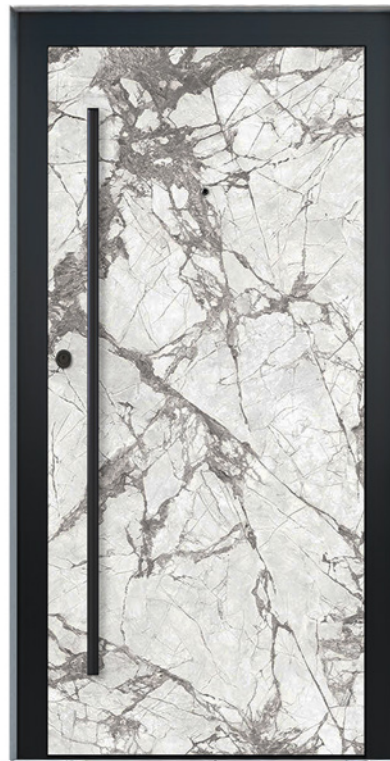

N° 05 |

Invisible White | N° 04

The faithful reproduction of the technical and aesthetic essence of the material from which it is inspired creates extremely modern and attractive door designs.