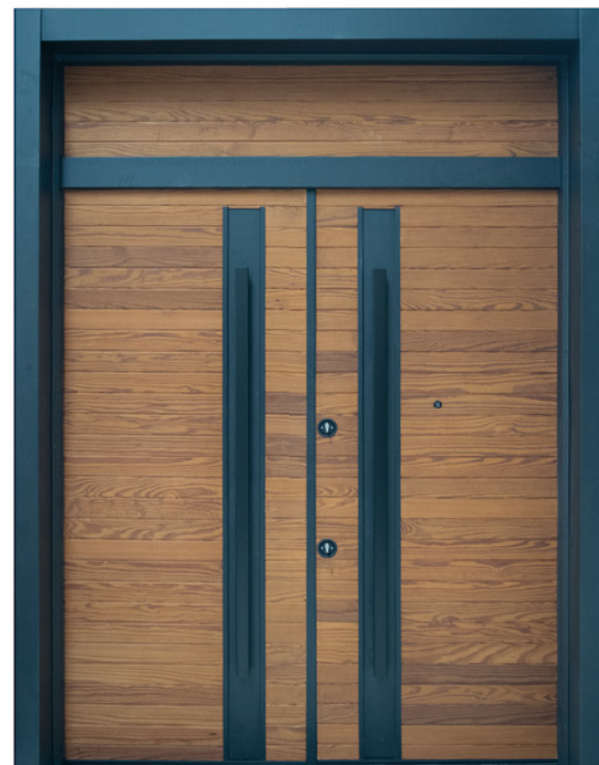

N° 01 |

:wooden

N° 02 |