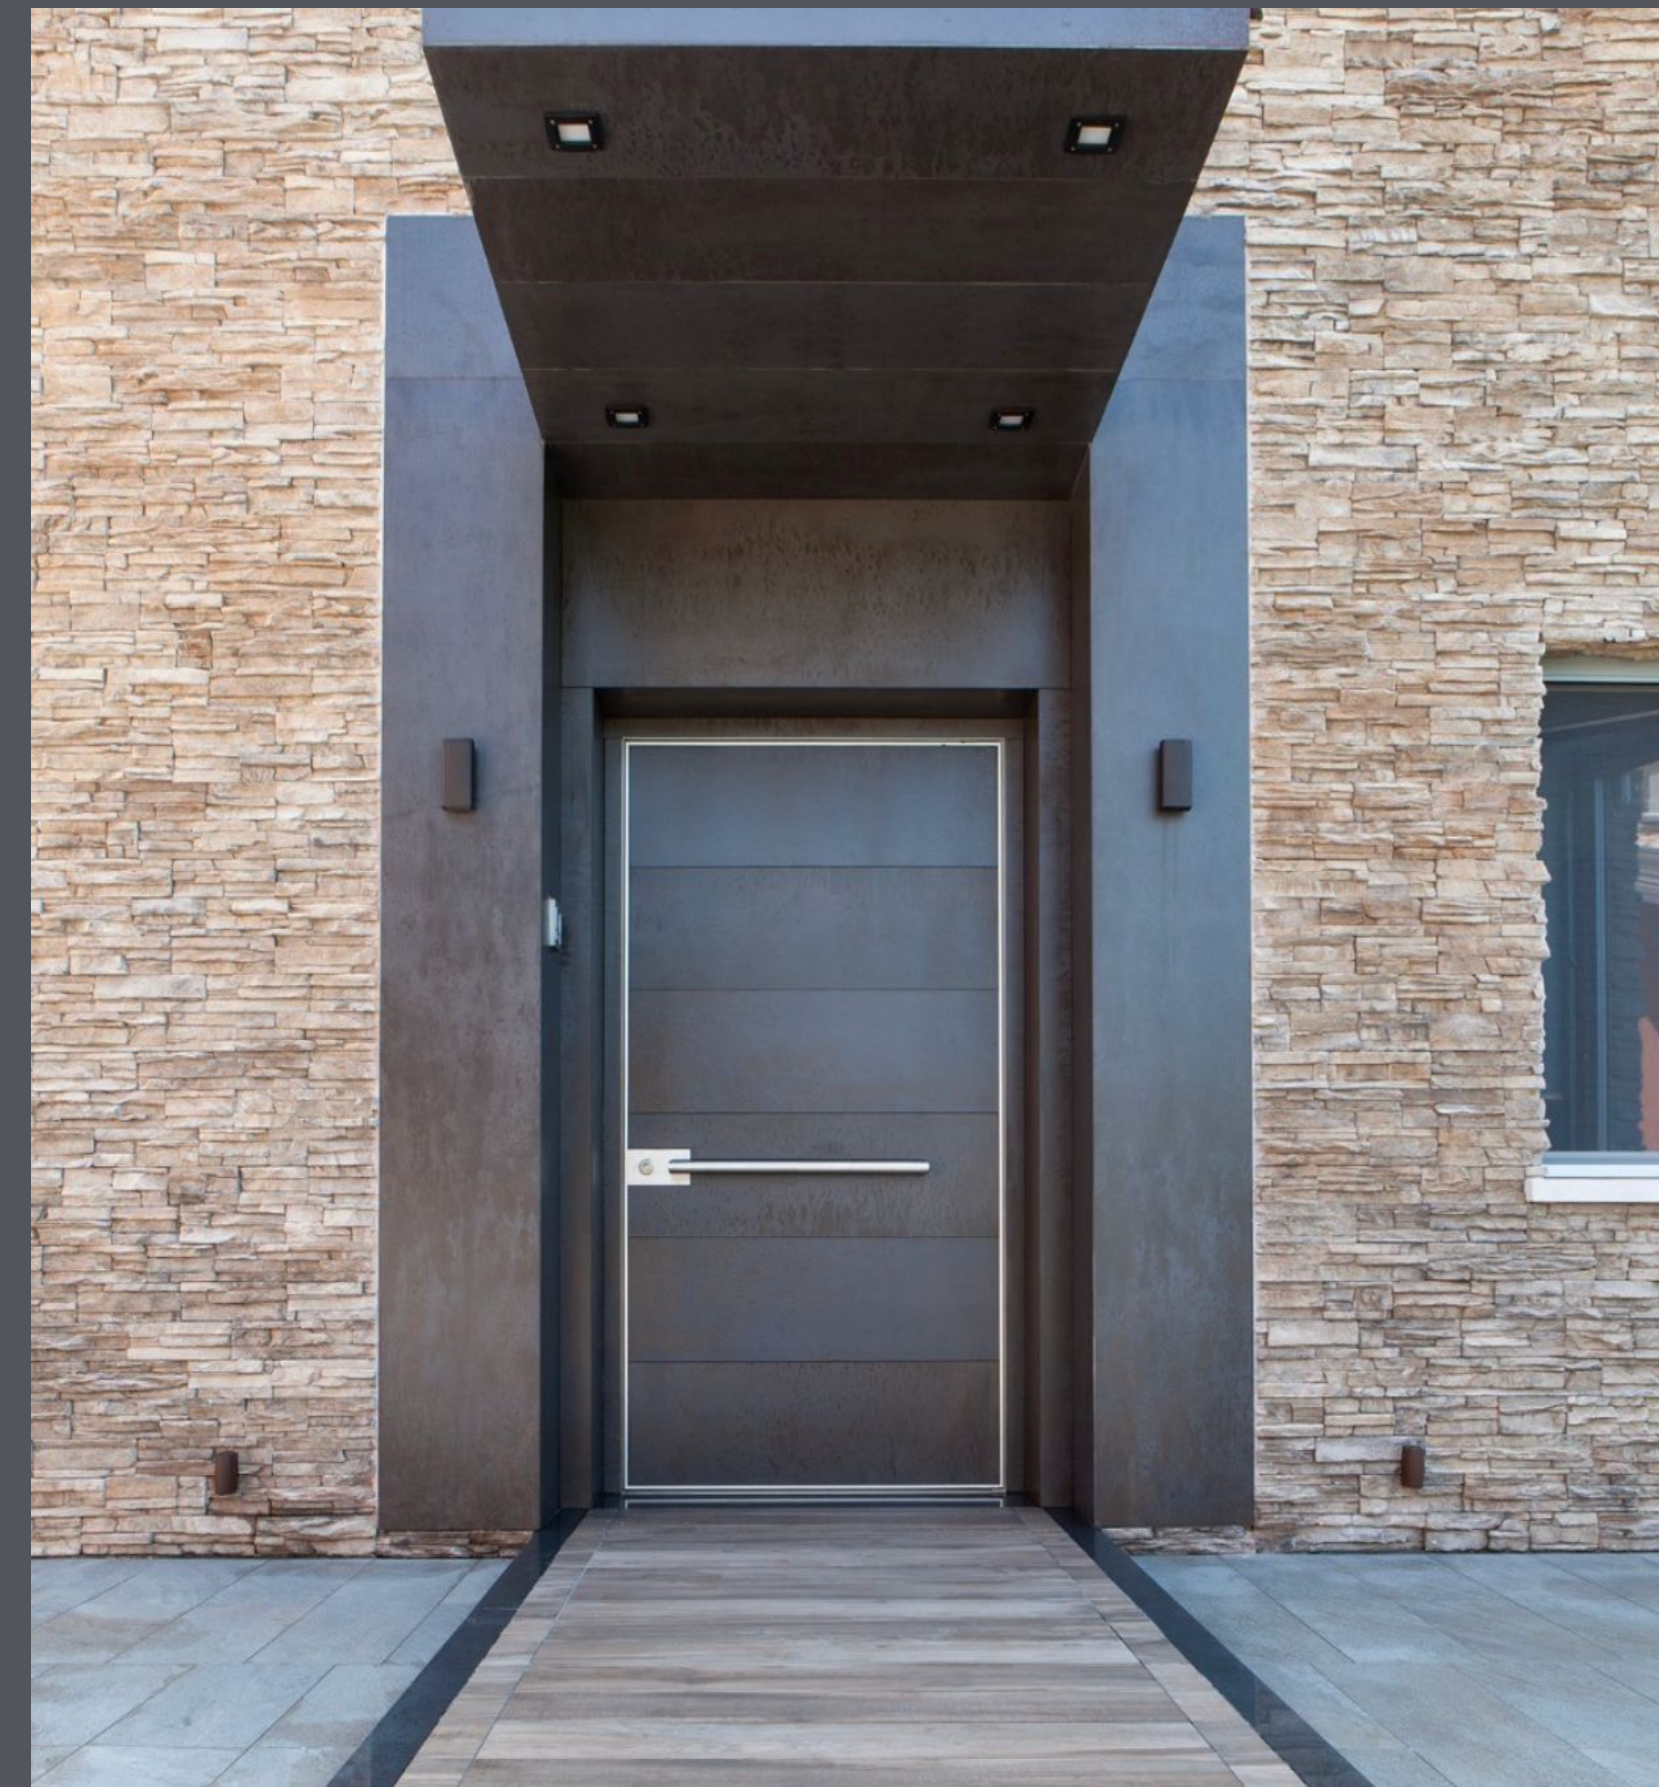

Model name : Cassander

The door surface is Italian ceramic. The area around the door is covered with the same ceramic by us.