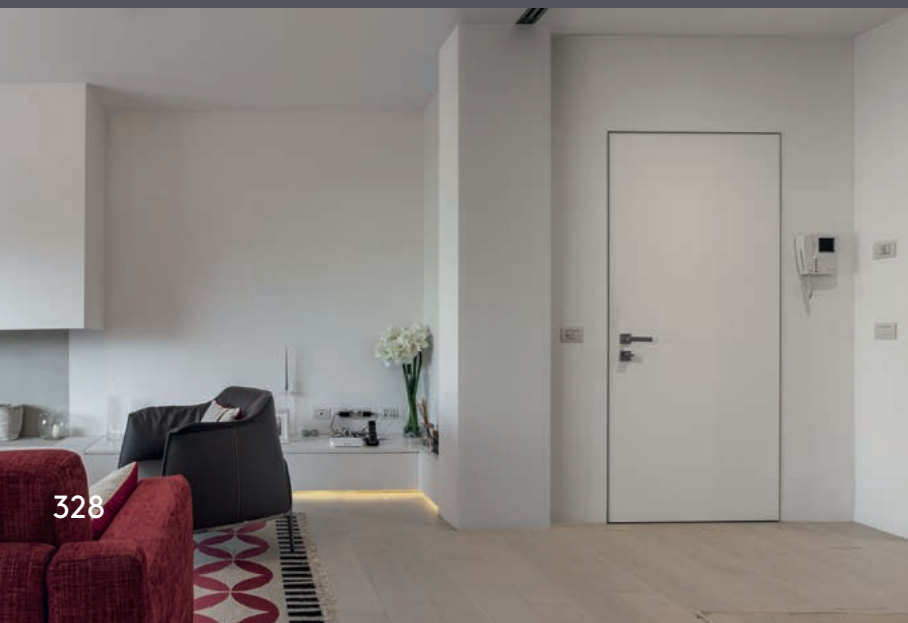

Model name :Cilo

Door surface is Italian ceramic.

It has a semi-central locking system and concealed hinges.

Model name : STERK

Feel the simplicity of pastel colors

Model name : SERKEWT

B₀

Aula B1