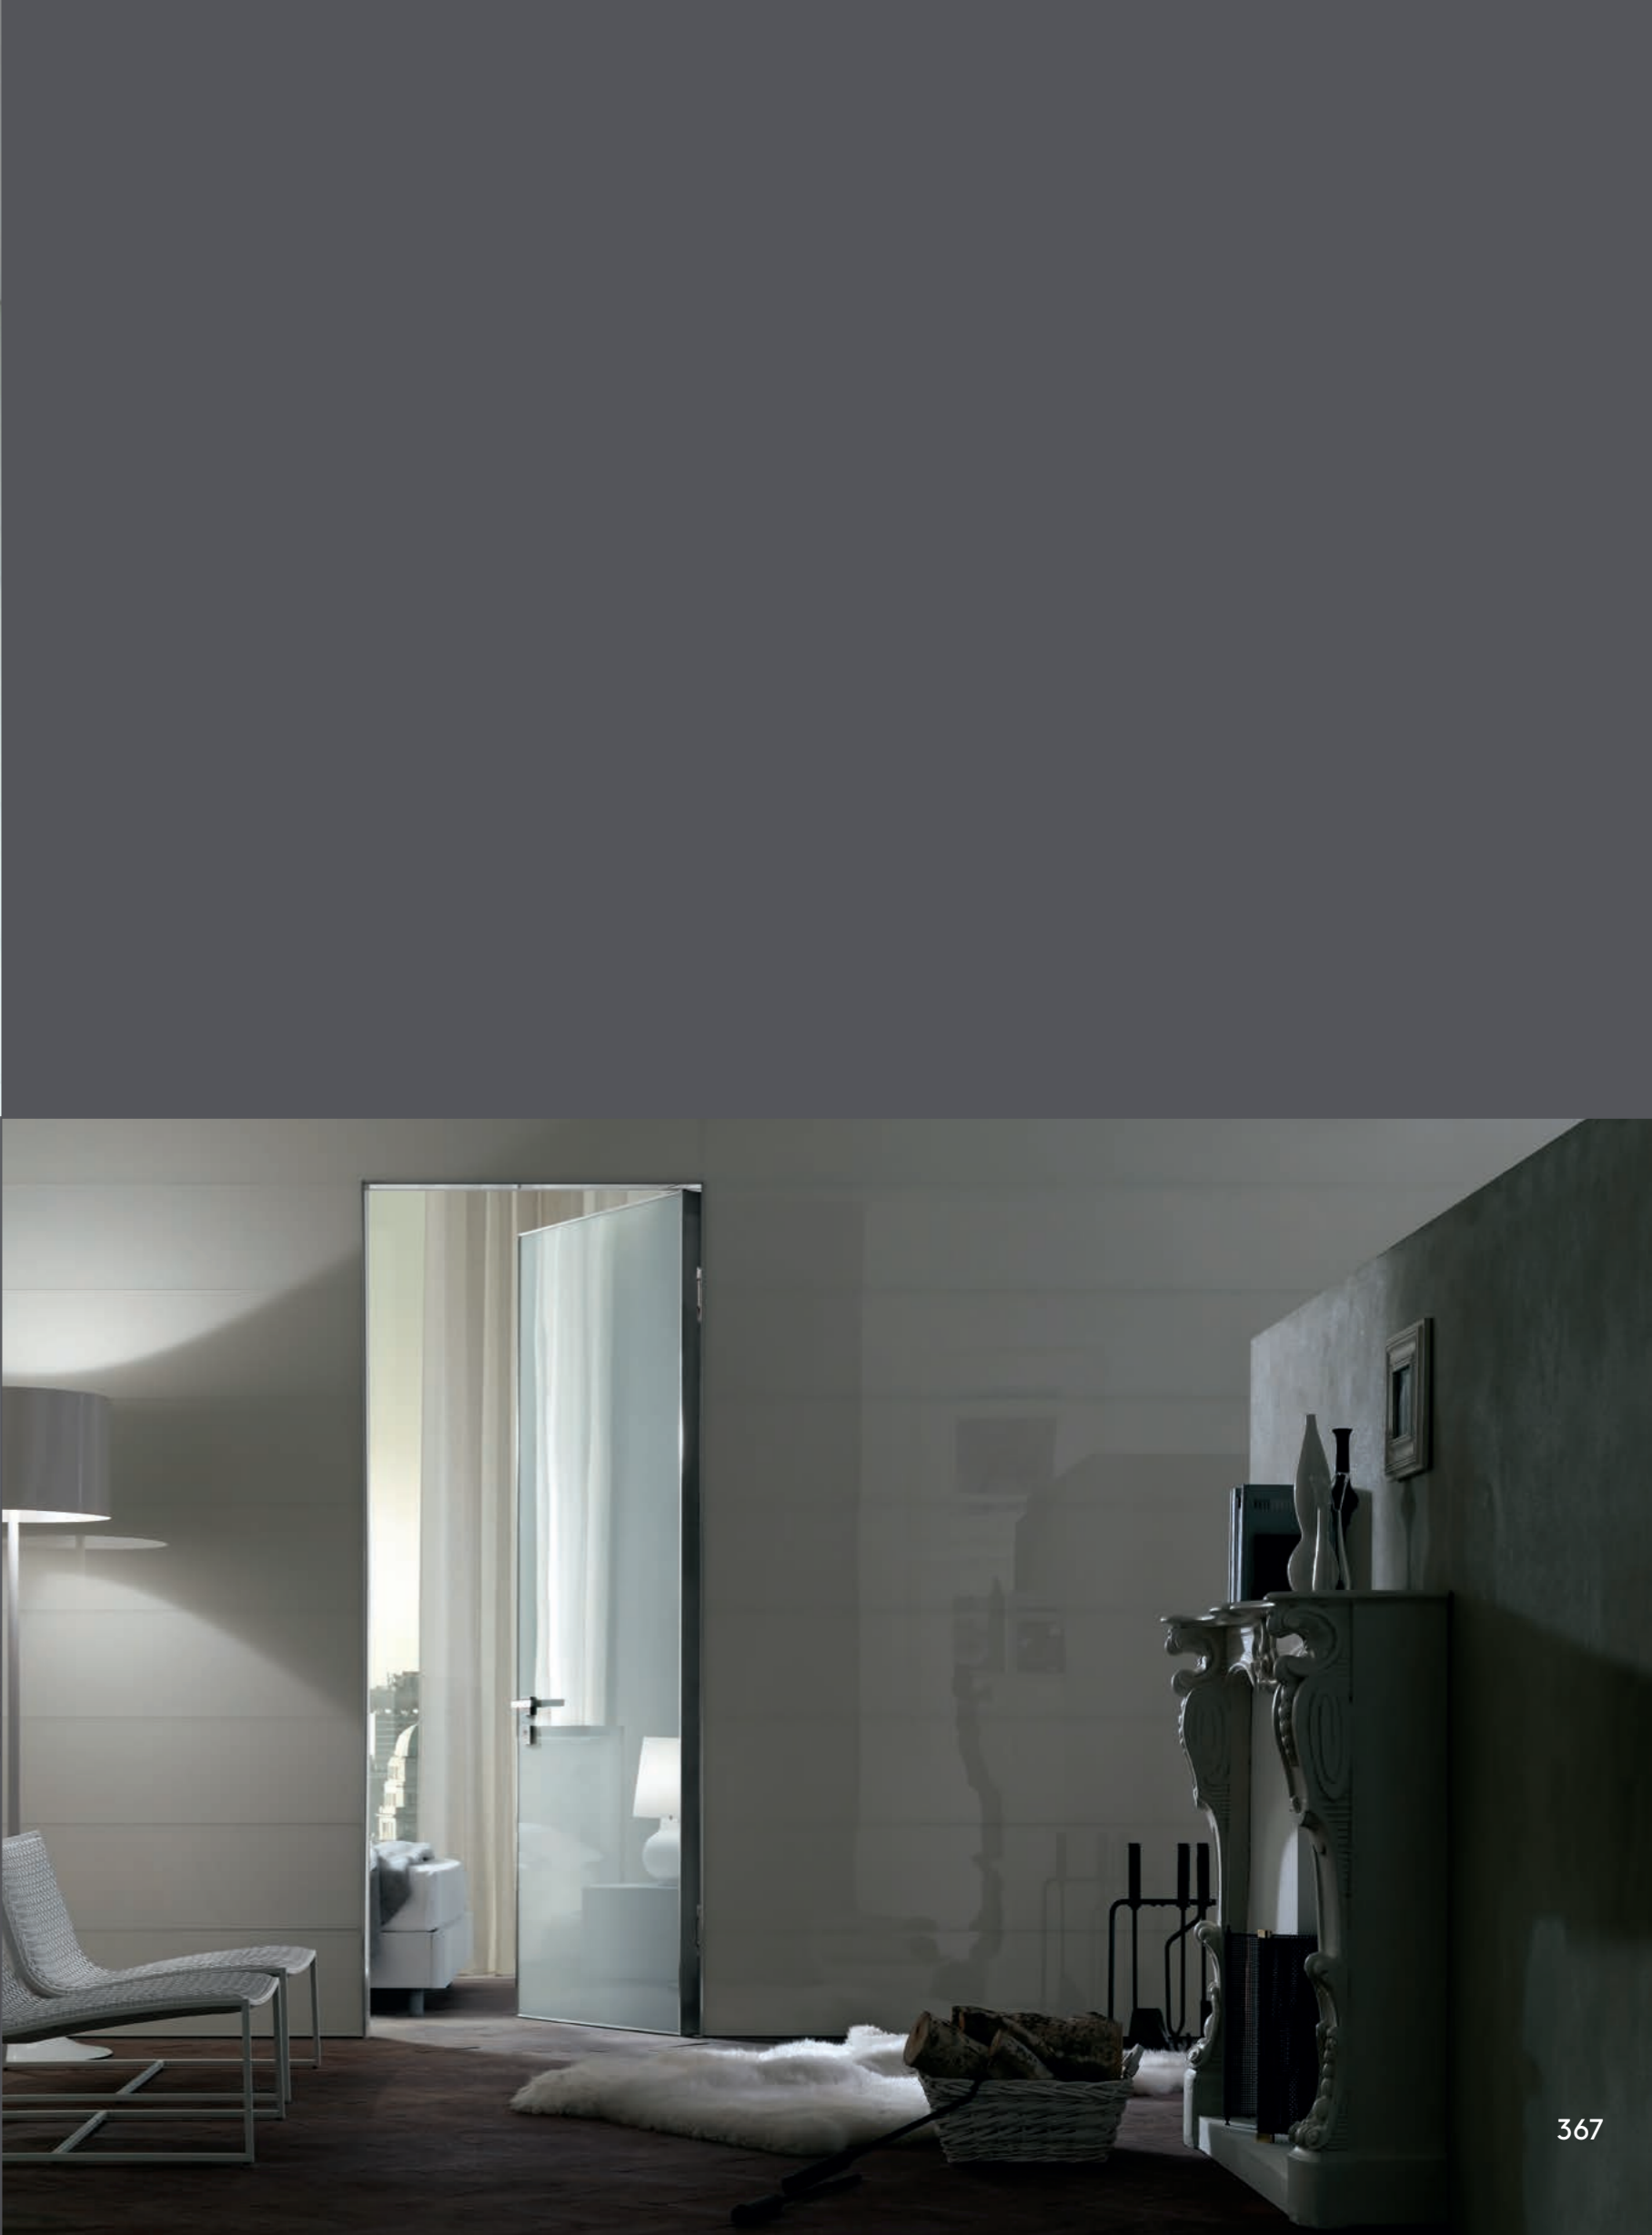

Model name : FLORANCE

The door surface has Italian ceramic and chrome parts. The hidden hinge system is integrated.

Model name :BARADOST

Door surface is Italian ceramic.

The door frame is made of 1.5 mm thick galvanized sheet metal. It has a semi-central locking system and hidden hinges.

Model name :Cilo

Door surface is Italian ceramic.

It has a semi-central locking system and concealed hinges.

Model name : STERK

Feel the simplicity of pastel colors

Model name : SERKEWT

B₀

Aula B1