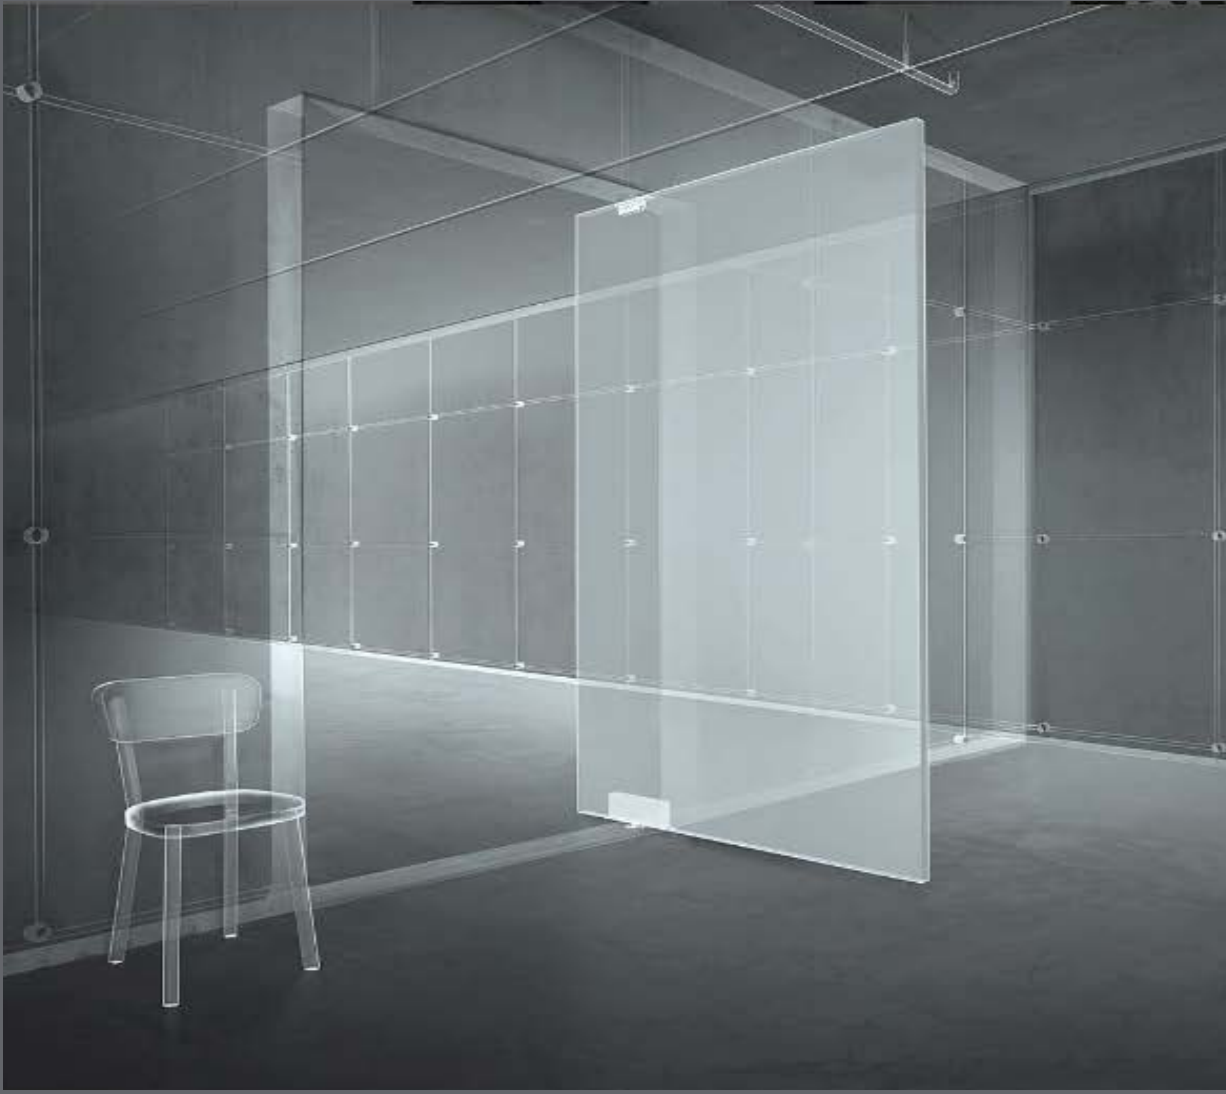

NİL ÇELİK KAPI - PİVOT DOORS

NESİLLER BOYU MİRAS BIRAKACAĞINIZ KAPILAR ÜRETİYORUZ

We produce doors that you will inherit from generations

@nilsteeldoor

Pivot doors rotate on the vertical axis thanks to the pivot mechanics located in the lower and upper jambs in the frame of the door. This is not located on the edge of the door as in mechanical hinges, but in an area near the middle. When the door is opened, two separate spaces occur. These spaces are called active spaces and passive spaces. The active space is the larger space where the input-output operation is provided. Passive space, on the other hand, is the smaller space created by the opening of the door, which is not suitable for entry and exit. Pivot doors can move in many directions (inward-outward) as long as possible.

*NIL STEEL DOOR

*Model name :Faran
It is manufactured as an impact resistant glass surface.

Model name :DOZ
The outer surface is made of
Laminam ceramic. The inner
surface of the door is painted white
with a matte texture.
Door hinge Pivot concealed hinge