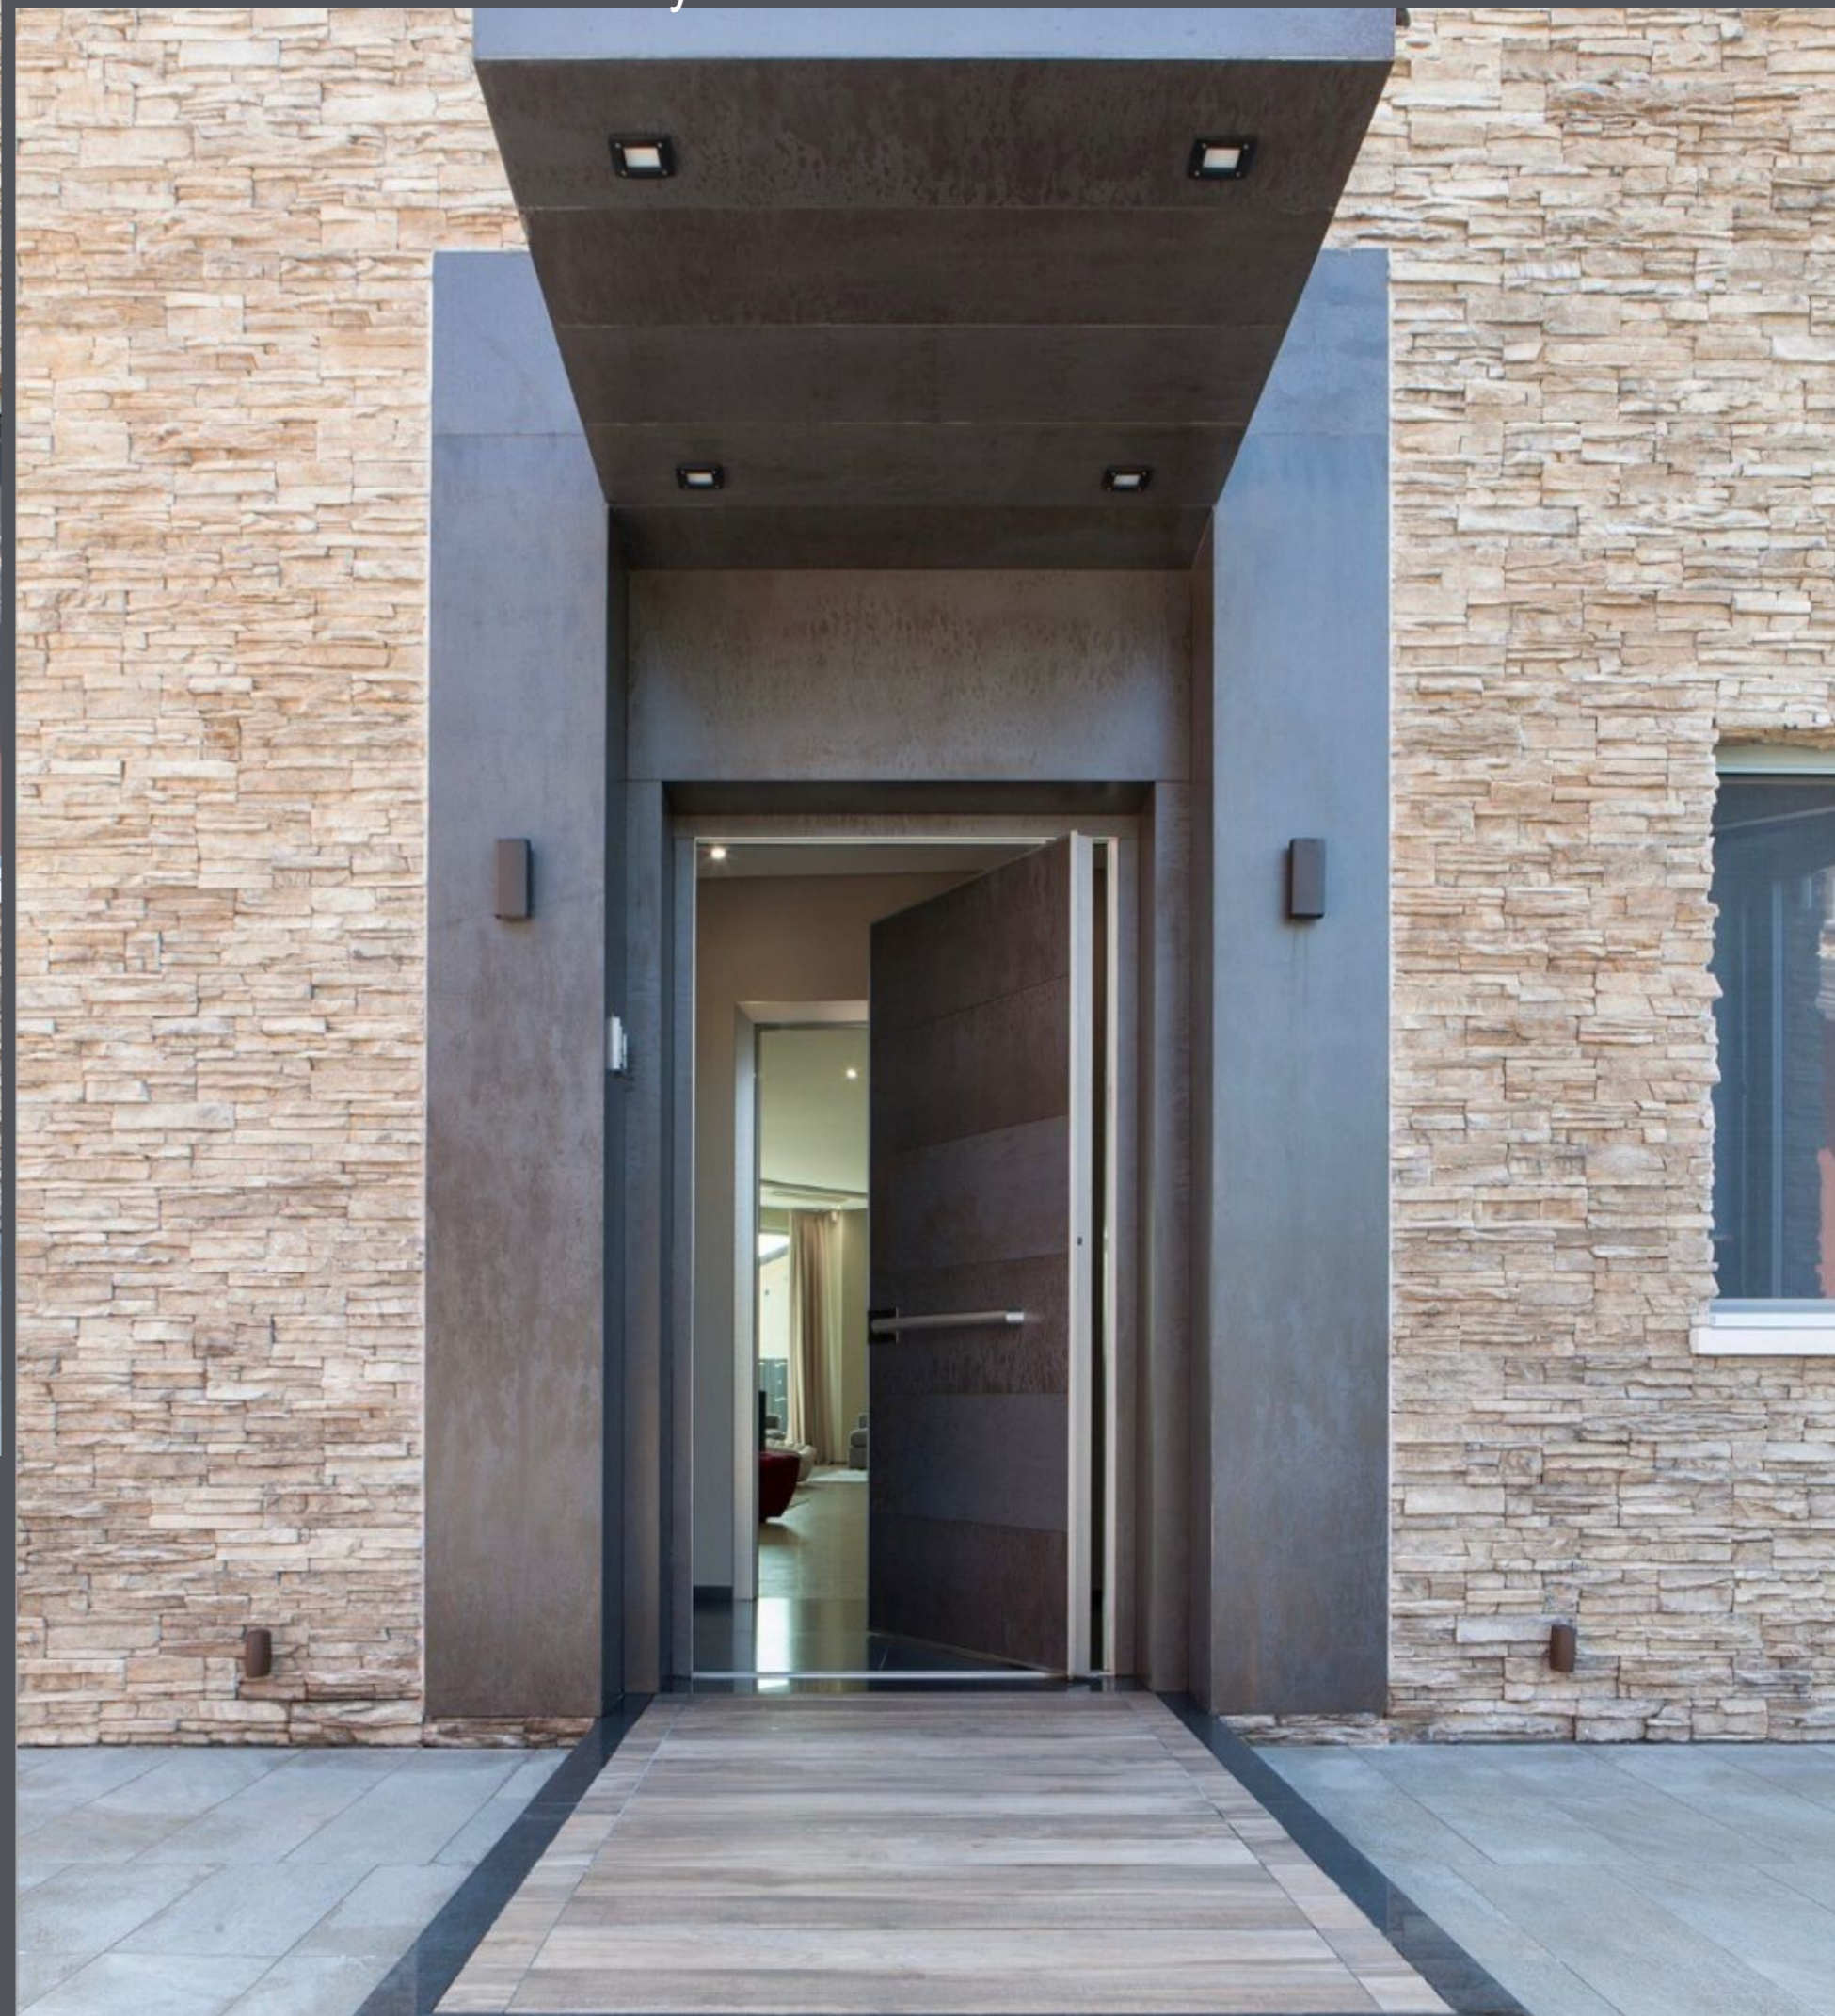

Model name : Cassander

The door surface is Italian ceramic. The area around the door is covered with the same ceramic by us.