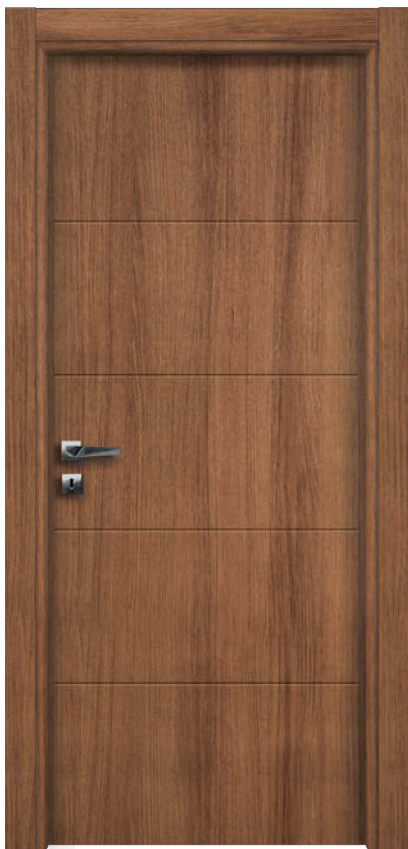

30 ALMAN CEVİZ
30 GERMAN WALNUT

DOKU/
TEXTURE

C 01

C 04

FOURLINE/ FOURLINE

9020 BEYAZ
9020 WHITE

C 01

C 04